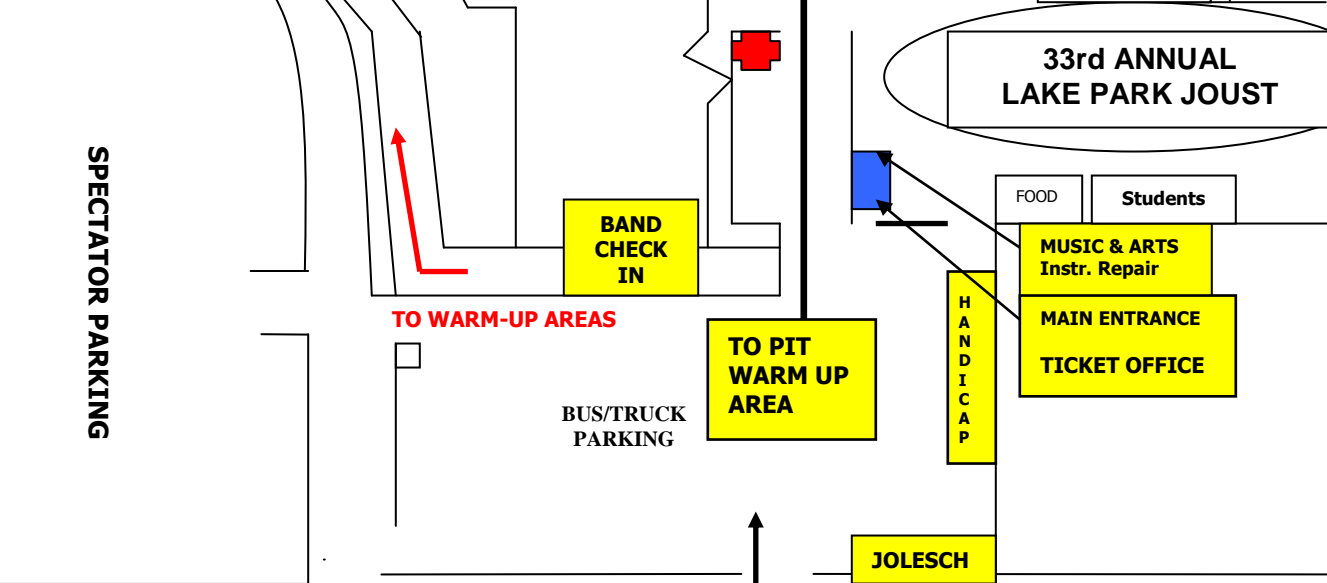

SPECTATOR PARKING

PARK DISTRICT PROPERTY – NO WARM-UPS/NO PARKING

BRYN MAWR AVE

TO ROSELLE RD

BUSES + TRUCKS

WEST END AVENUE