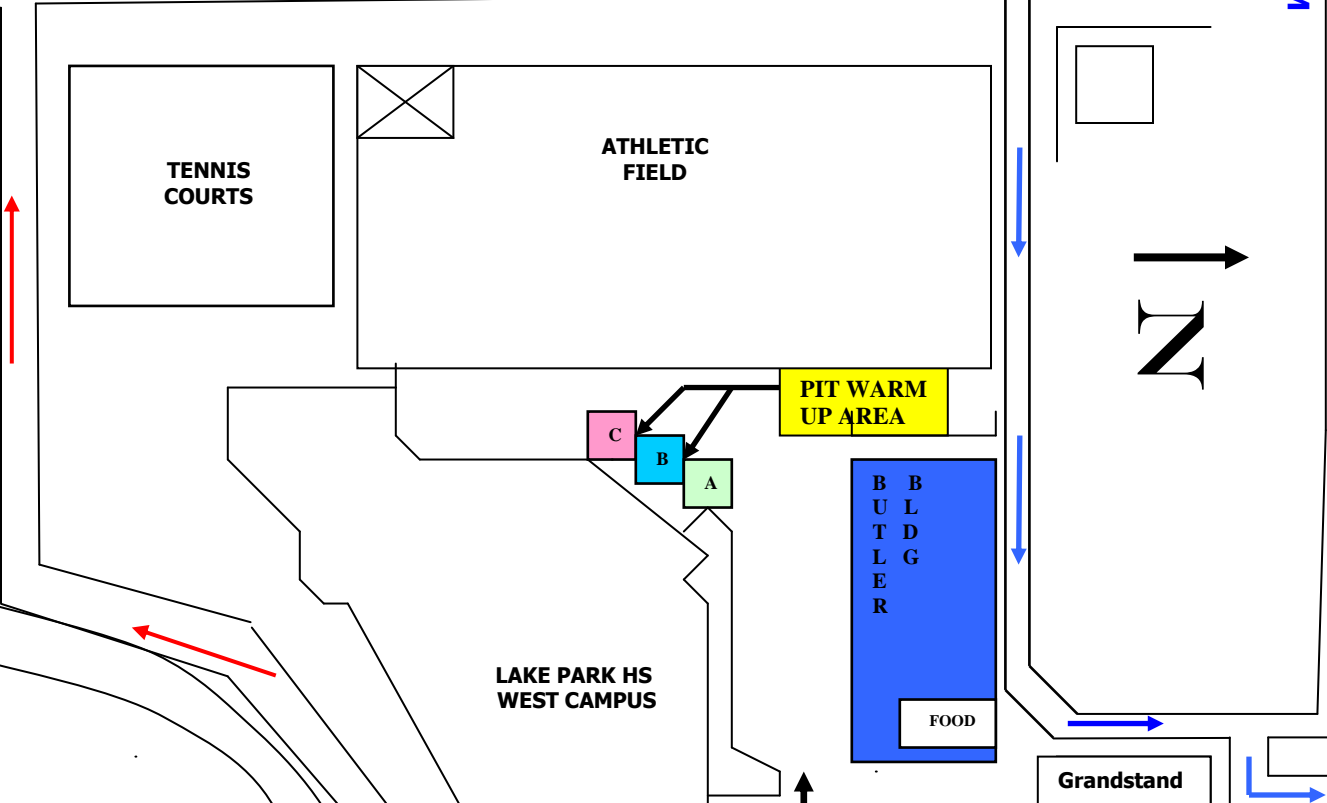

SPECTATOR PARKING

PARK DISTRICT PROPERTY – NO WARM-UPS/NO PARKING

BRYN MAWR AVE

TO ROSELLE RD

BUSES + TRUCKS

WEST END AVENUE