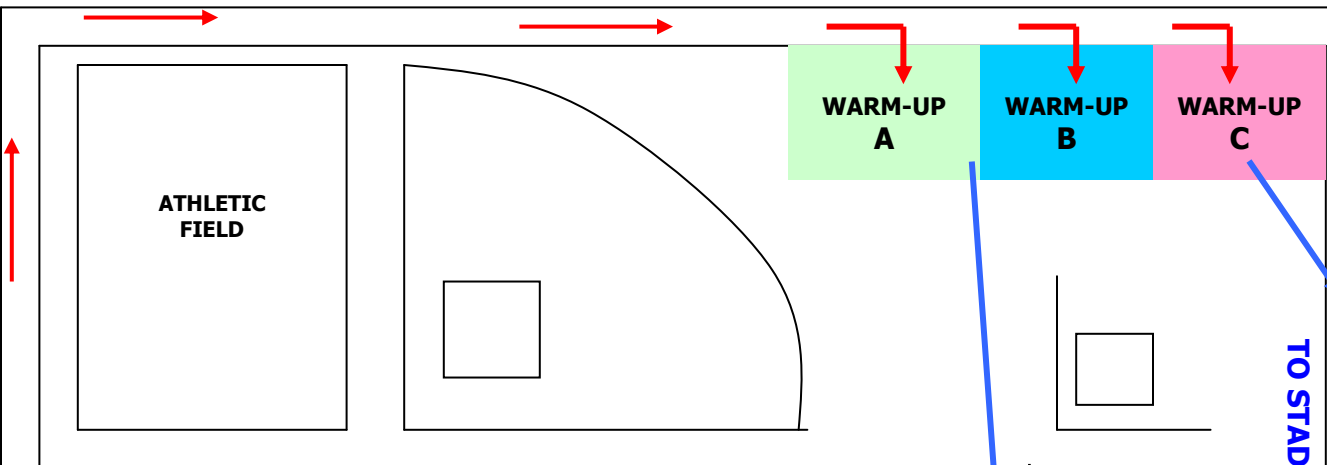

SPECTATOR PARKING

PARK DISTRICT PROPERTY – NO WARM-UPS/NO PARKING

BRYN MAWR AVE

TO ROSELLE RD

BUSES + TRUCKS

WEST END AVENUE